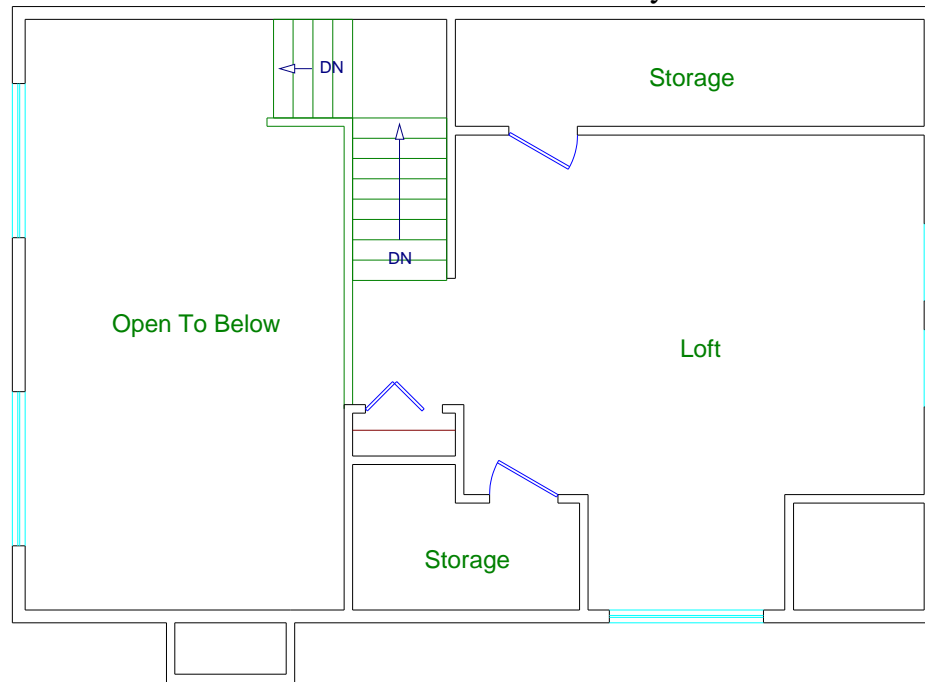

Frame-up To a Total Building Package Any Portion you Desire

- * Site Selection
 - * Basement Walls & Floors
 - * Garage
 - * Basement Insulation
 - * Plumbing
 - * Heating
 - * Decks
 - * Fireplaces
 - * Sun Tunnels & Skylights
 - * Driveway Gravel
 - * Excavation
 - * House
 - * Front Steps & Porches
 - * Well & Septic System
 - * Electrical
 - * Finished Basements
 - * Brick
 - * Floor Coverings
 - * Fill & Black Dirt
 - * Appliances
- * 10-Year Homeowners Warranty

KHI - 67521
1164 Sq. Ft.

Bring in
your
floor plans &
ideas or
use ours

Kickapoo Homes of Viroqua, Inc.

Since 1976 809 N. Main St., Viroqua, WI 54665
QUALITY AT ITS BEST AND WE'LL SAVE YOU MONEY

Viroqua
637-8181