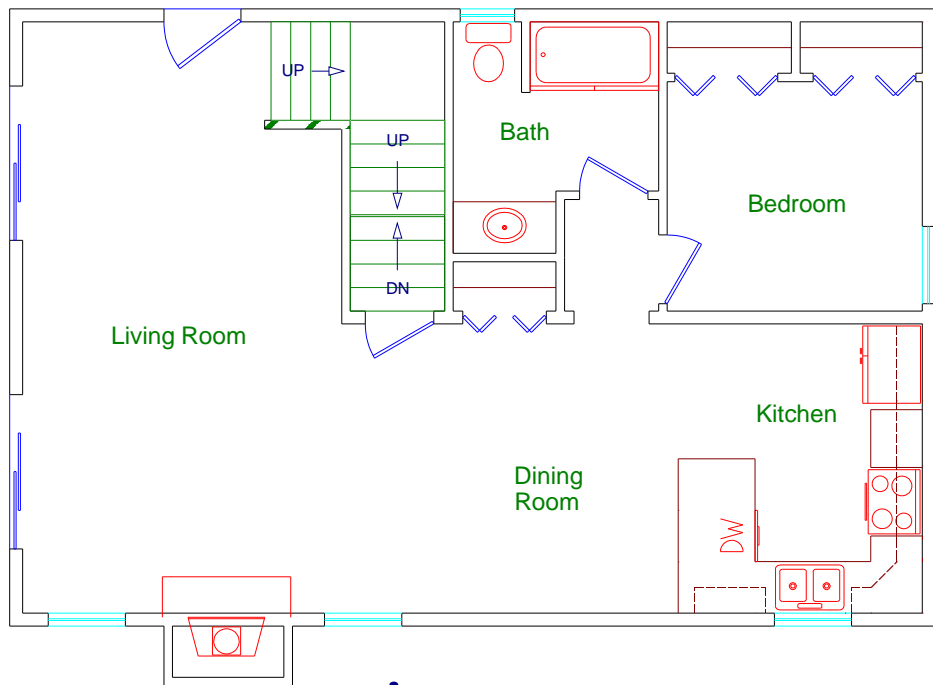

Frame-up To a Total Building Package Any Portion you Desire

- * Site Selection
 - * Basement Walls & Floors
 - * Garage
 - * Basement Insulation
 - * Plumbing
 - * Heating
 - * Decks
 - * Fireplaces
 - * Sun Tunnels & Skylights
 - * Driveway Gravel
 - * Excavation
 - * House
 - * Front Steps & Porches
 - * Well & Septic System
 - * Electrical
 - * Finished Basements
 - * Brick
 - * Floor Coverings
 - * Fill & Black Dirt
 - * Appliances
- * 10-Year Homeowners Warranty

KHI - 67521
1164 Sq. Ft.

Bring in
your
floor plans &
ideas or
use ours

Kickapoo Homes of Viroqua, Inc.

Since 1976 809 N. Main St., Viroqua, WI 54665
QUALITY AT ITS BEST AND WE'LL SAVE YOU MONEY

Viroqua
637-8181