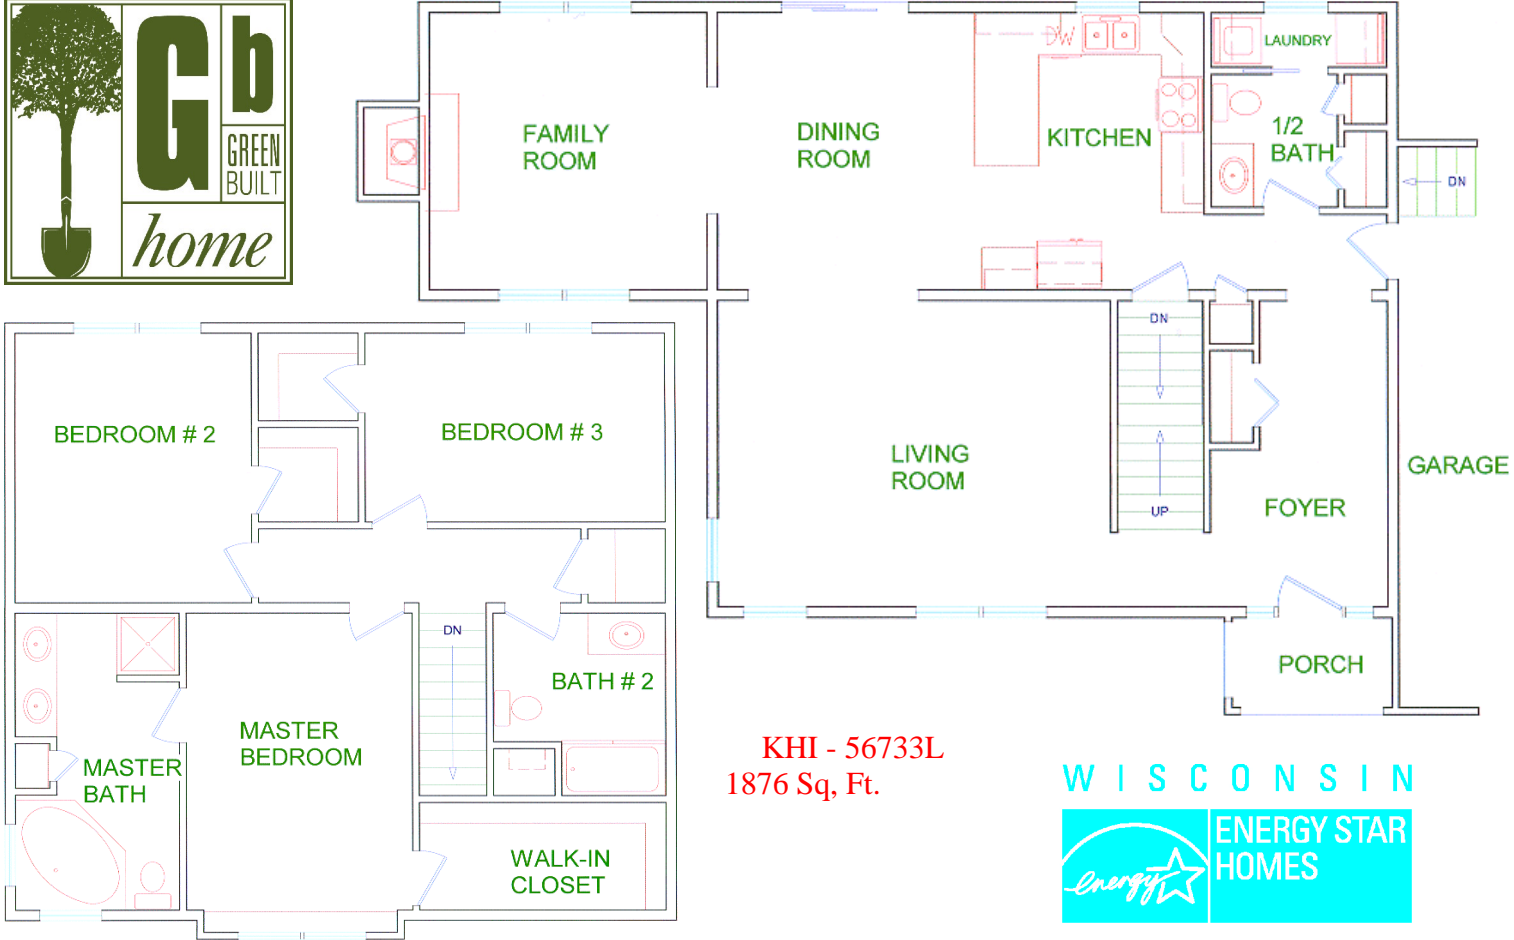

Visit Our
Model Homes

KHI - 56733L
1876 Sq. Ft.

*Frame-up To a
Total Building Package
Any Portion you Desire*

- * Site Selection
- * Basement Walls & Floors
- * Garage
- * Basement Insulation
- * Plumbing
- * Heating
- * Decks
- * Fireplaces
- * Sun Tunnels & Skylights
- * Driveway Gravel
- * Excavation
- * House
- * Front Steps & Porches
- * Well & Septic System
- * Electrical
- * Finished Basements
- * Brick
- * Floor Coverings
- * Fill & Black Dirt
- * Appliances
- * 10-Year Homeowners Warranty