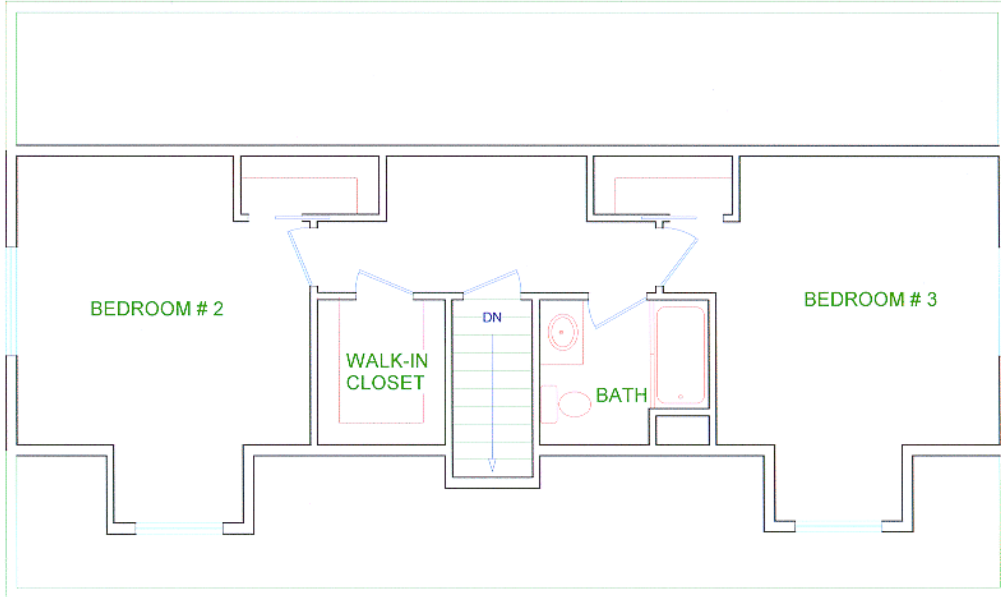

W I S C O N S I N

Visit Our Model Homes

1897 Sq. Ft.
KHI - 32833L

Frame-up To a Total Building Package Any Portion you Desire

- * Site Selection
- * Basement Walls & Floors
- * Garage
- * Basement Insulation
- * Plumbing
- * Heating
- * Decks
- * Fireplaces
- * Sun Tunnels & Skylights
- * Driveway Gravel
- * Excavation
- * House
- * Front Steps & Porches
- * Well & Septic System
- * Electrical
- * Finished Basements
- * Brick
- * Floor Coverings
- * Fill & Black Dirt
- * Appliances
- * 10-Year Homeowners Warranty