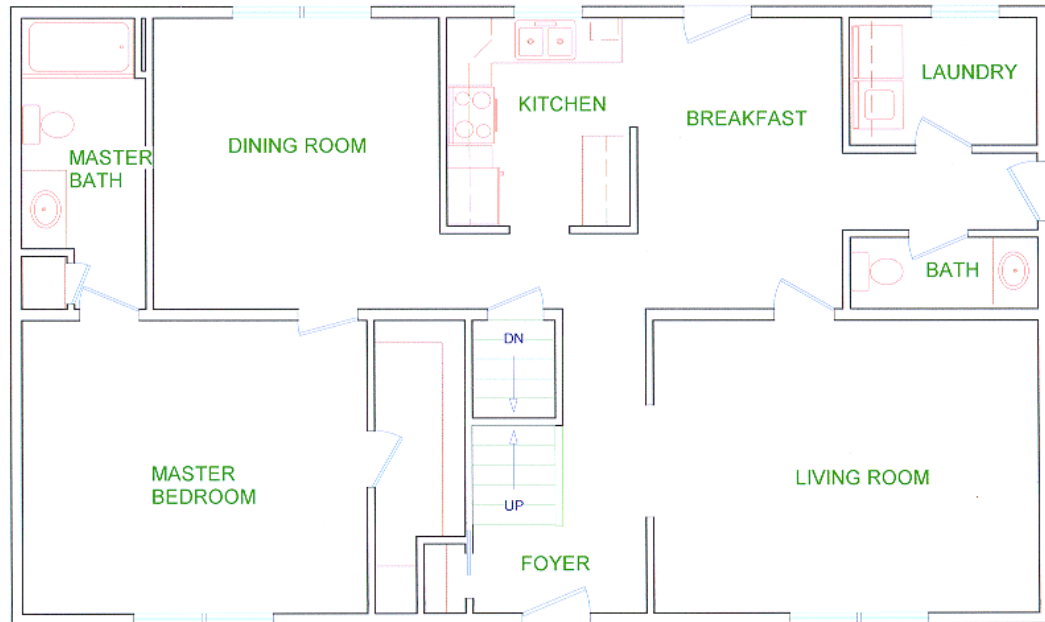

W I S C O N S I N

Visit Our Model Homes

1897 Sq. Ft.
KHI - 32833L

Frame-up To a Total Building Package Any Portion you Desire

- * Site Selection
- * Basement Walls & Floors
- * Garage
- * Basement Insulation
- * Plumbing
- * Heating
- * Decks
- * Fireplaces
- * Sun Tunnels & Skylights
- * Driveway Gravel
- * Excavation
- * House
- * Front Steps & Porches
- * Well & Septic System
- * Electrical
- * Finished Basements
- * Brick
- * Floor Coverings
- * Fill & Black Dirt
- * Appliances
- * 10-Year Homeowners Warranty