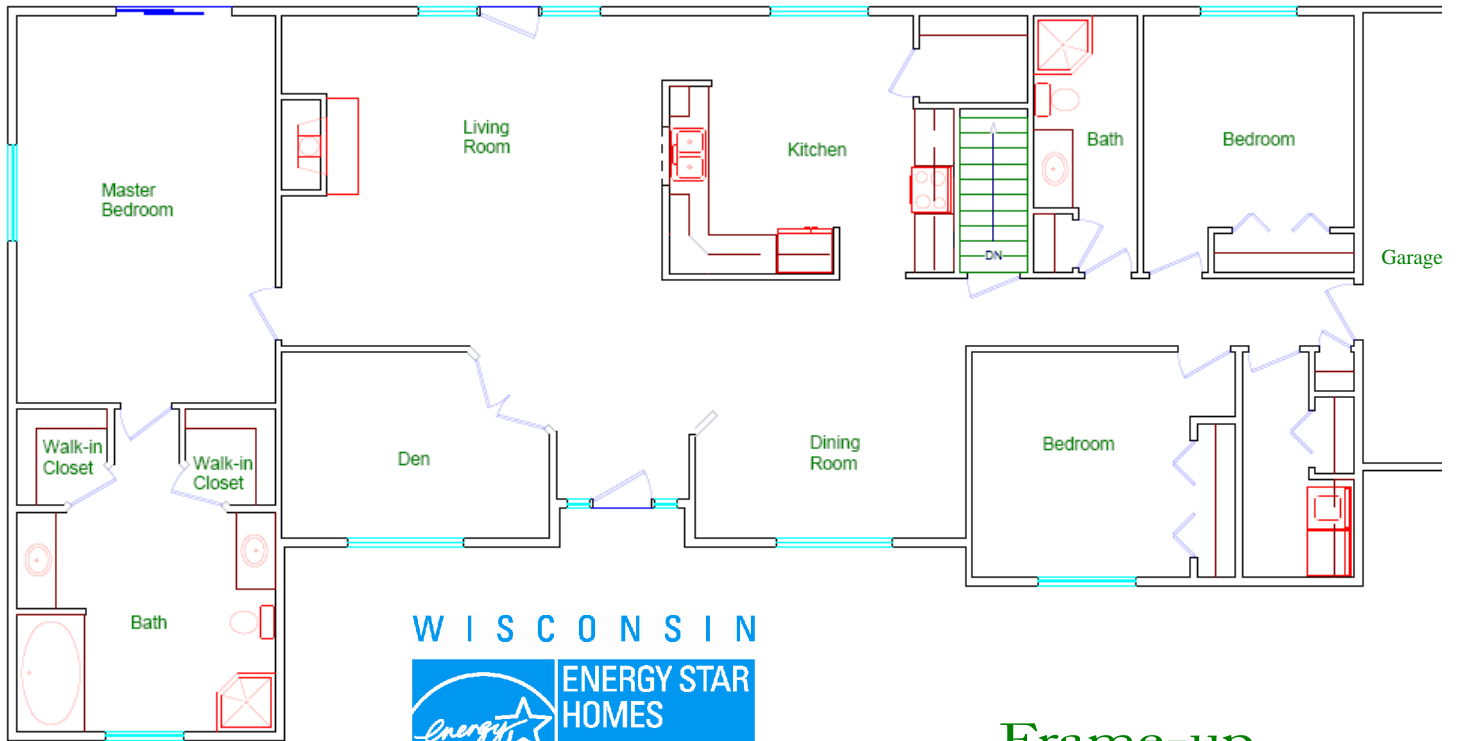

KHI - 21632L

2100 Sq. Ft.

**Frame-up
To a
Total Building Package
Any Portion you Desire**

Kickapoo Homes of Viroqua, Inc.

Since 1976 809 N. Main St., Viroqua, WI 54665
QUALITY AT ITS BEST AND WE'LL SAVE YOU MONEY