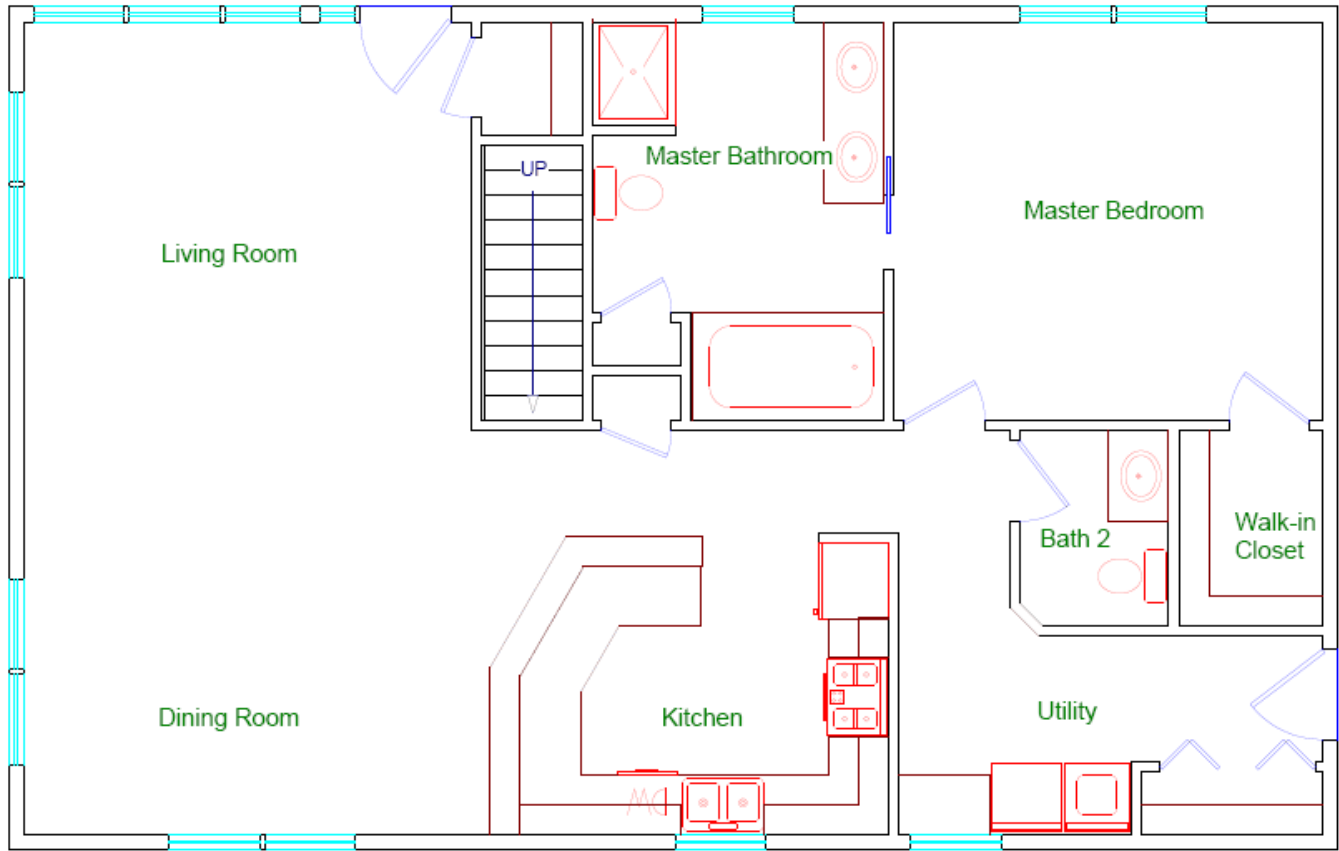

KHI - 21512L 1232 Sq. Ft.

Frame-up
To a
Total Building Package
Any Portion you Desire

Kickapoo Homes of Viroqua, Inc.

Since 1976 809 N. Main St., Viroqua, WI 54665
QUALITY AT ITS BEST AND WE'LL SAVE YOU MONEY