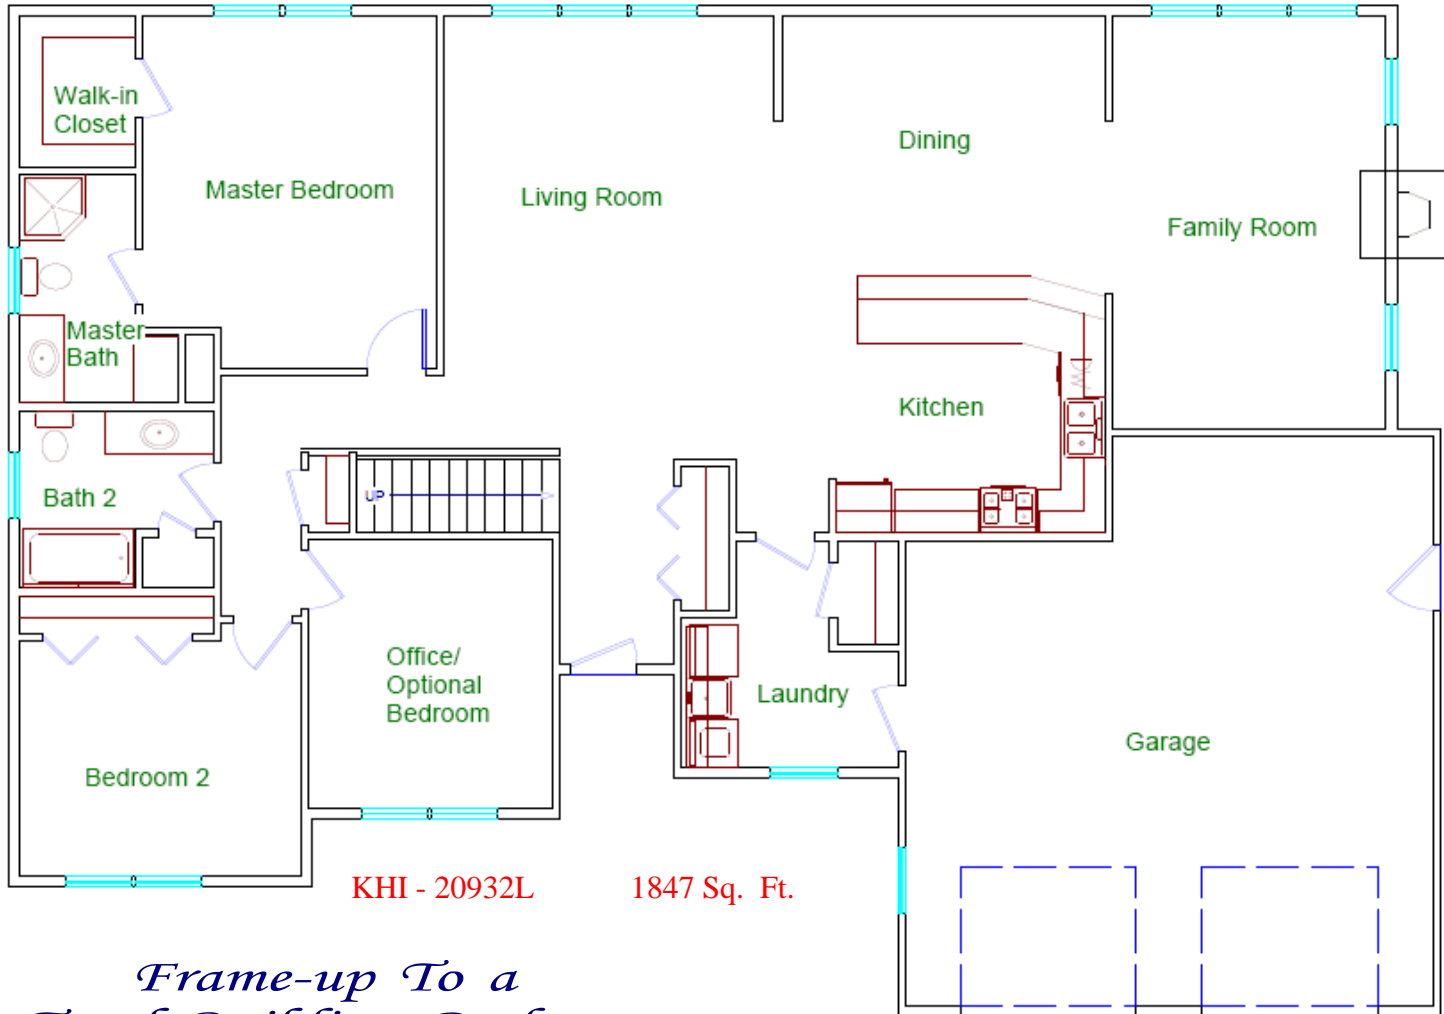

W I S C O N S I N

KHI - 20932L 1847 Sq. Ft.

Frame-up To a Total Building Package Any Portion you Desire

- * Site Selection
- * Basement Walls & Floors
- * Garage
- * Basement Insulation
- * Plumbing
- * Heating
- * Decks
- * Fireplaces
- * Sun Tunnels & Skylights
- * Driveway Gravel
- * 10-Year Homeowners Warranty
- * Excavation
- * House
- * Front Steps & Porches
- * Well & Septic System
- * Electrical
- * Finished Basements
- * Brick
- * Floor Coverings
- * Fill & Black Dirt
- * Appliances