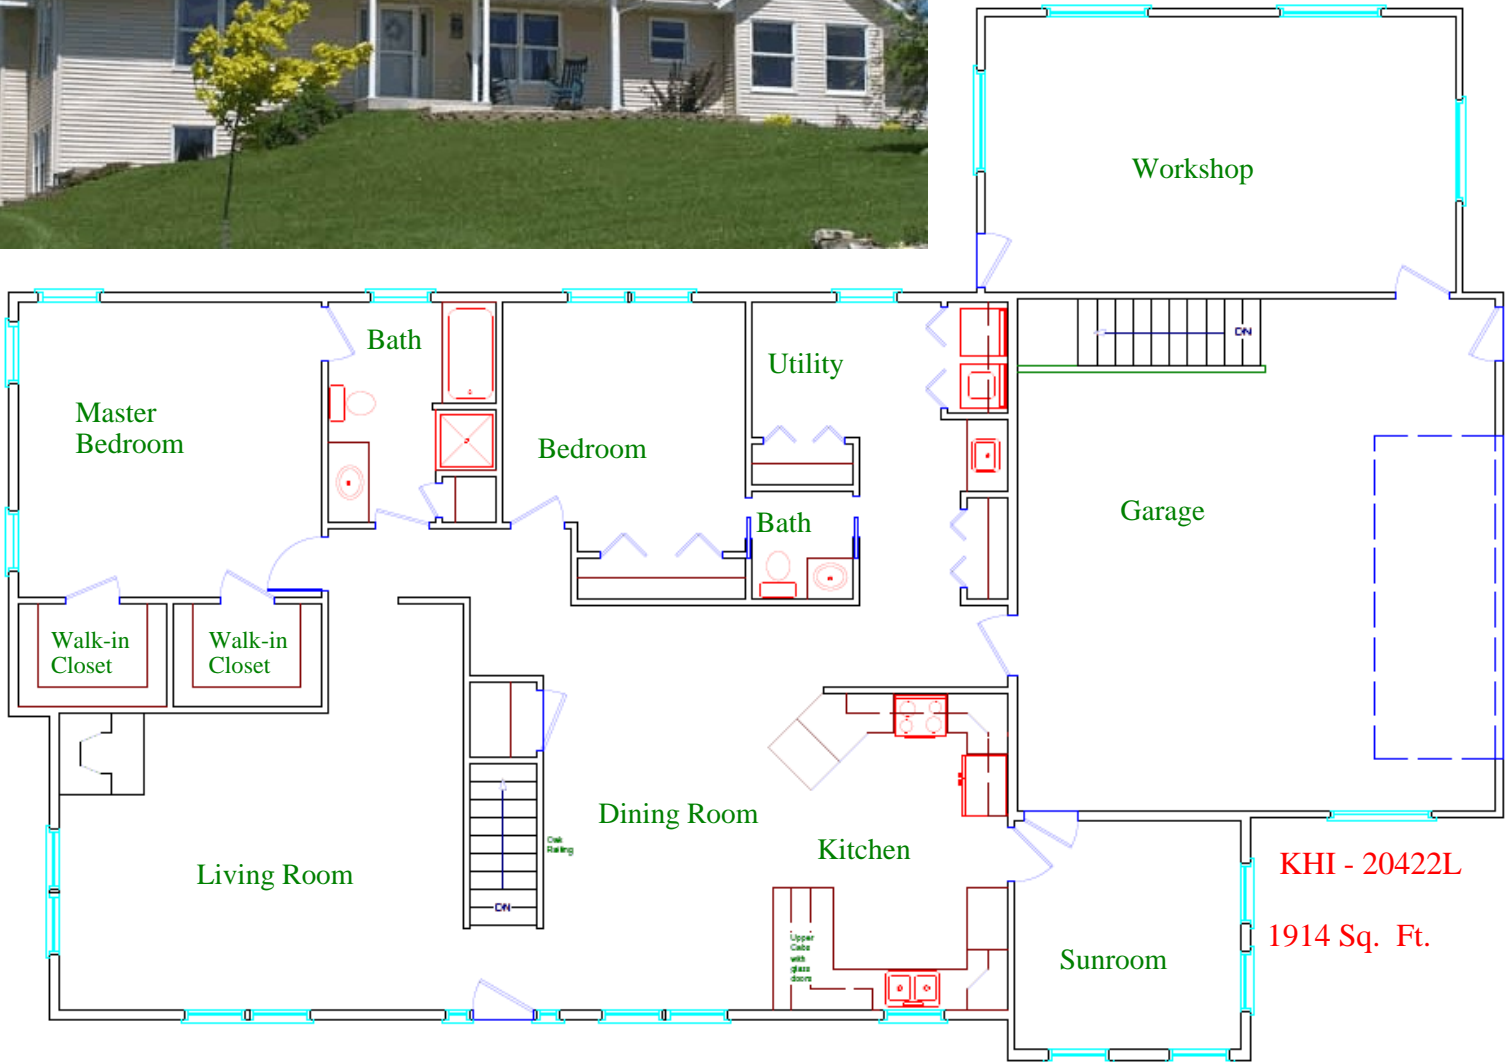

Bring in
your
floor plans &
ideas or
use ours

KHI - 20422L

1914 Sq. Ft.

*Frame-up To a
Total Building Package
Any Portion you Desire*

- * Site Selection
- * Basement Walls & Floors
- * Garage
- * Basement Insulation
- * Plumbing
- * Heating
- * Decks
- * Fireplaces
- * Sun Tunnels & Skylights
- * Driveway Gravel
- * 10-Year Homeowners Warranty
- * Excavation
- * House
- * Front Steps & Porches
- * Well & Septic System
- * Electrical
- * Finished Basements
- * Brick
- * Floor Coverings
- * Fill & Black Dirt
- * Appliances