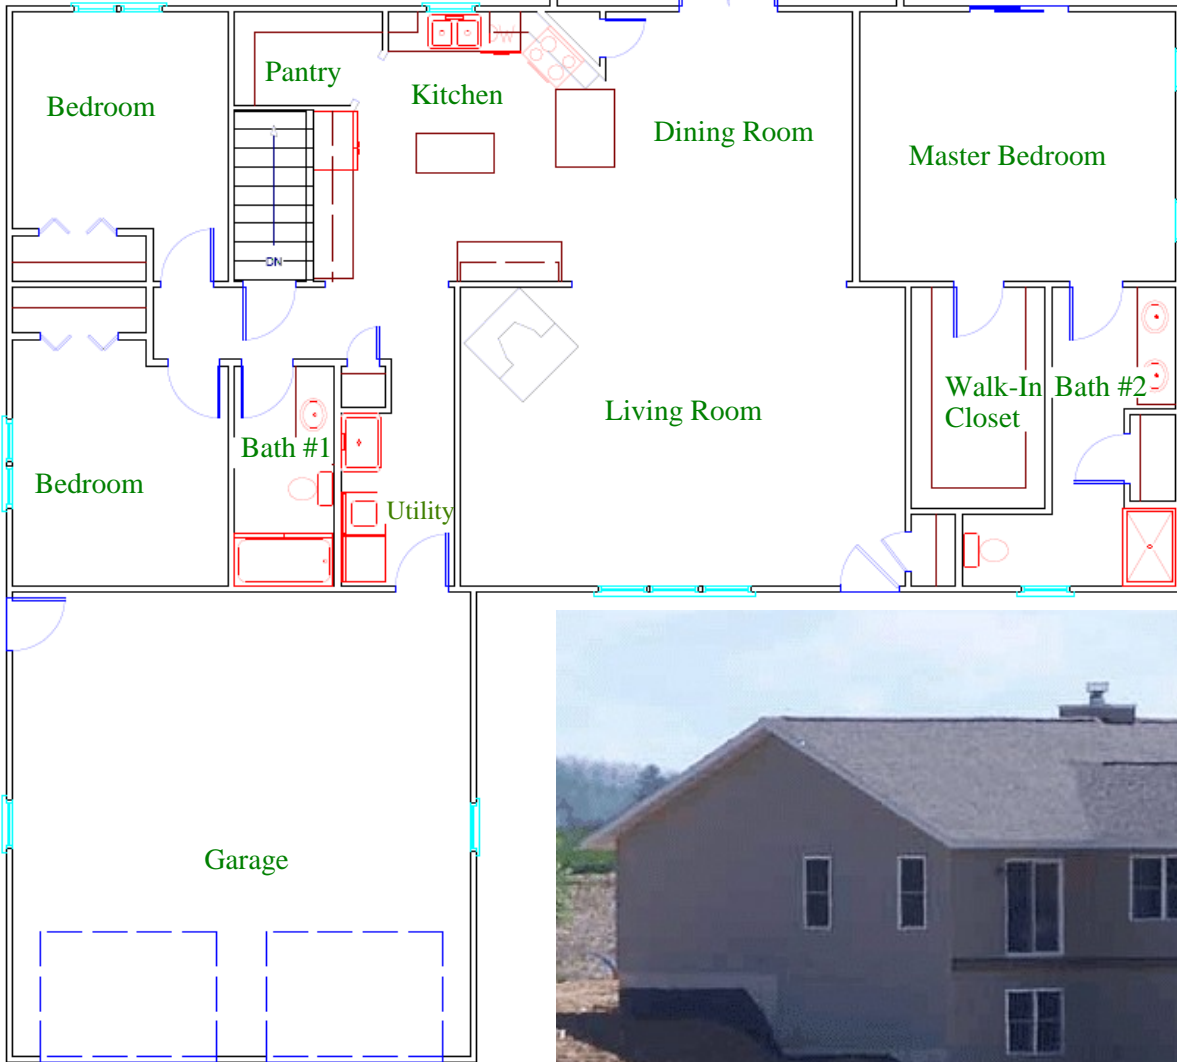

W I S C O N S I N

KHI - 20032L

2056 Sq. Ft.

*Frame-up To a Total Building Package Any Portion you Desire*

- \* Site Selection
- \* Basement Walls & Floors
- \* Garage
- \* Basement Insulation
- \* Plumbing
- \* Heating
- \* Decks
- \* Fireplaces
- \* Sun Tunnels & Skylights
- \* Driveway Gravel
- \* Excavation
- \* House
- \* Front Steps & Porches
- \* Well & Septic System
- \* Electrical
- \* Finished Basements
- \* Brick
- \* Floor Coverings
- \* Fill & Black Dirt
- \* Appliances
- \* 10-Year Homeowners Warranty