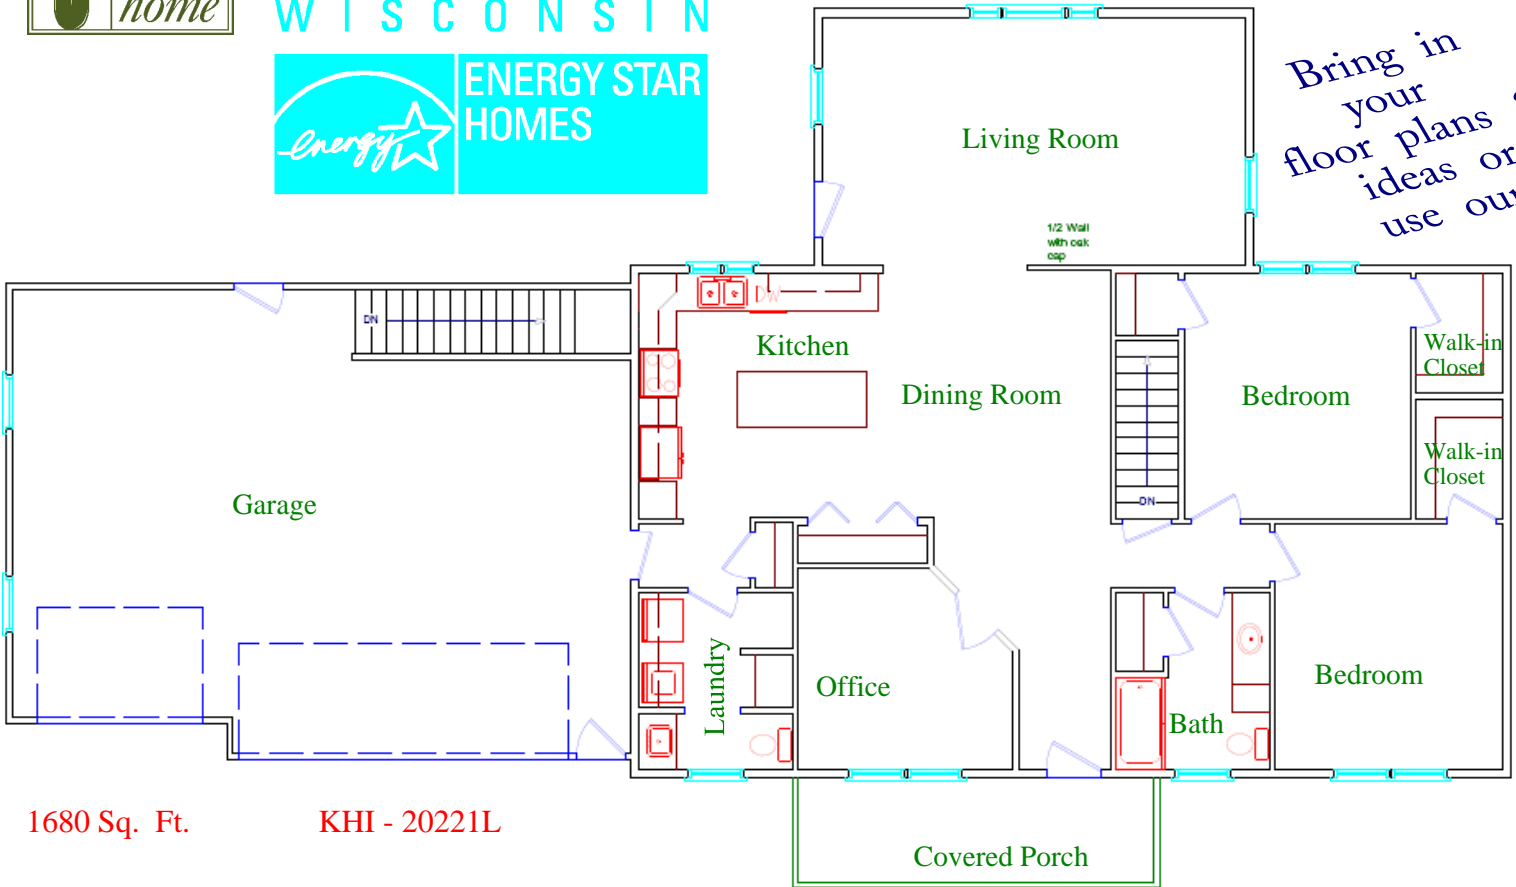

*Bring in your floor plans & ideas or use ours*

1680 Sq. Ft.

KHI - 20221L

*Frame-up To a Total Building Package Any Portion you Desire*

**Kickapoo Homes of Viroqua, Inc.**

Since 1976 809 N. Main St., Viroqua, WI 54665  
 QUALITY AT ITS BEST AND WE'LL SAVE YOU MONEY