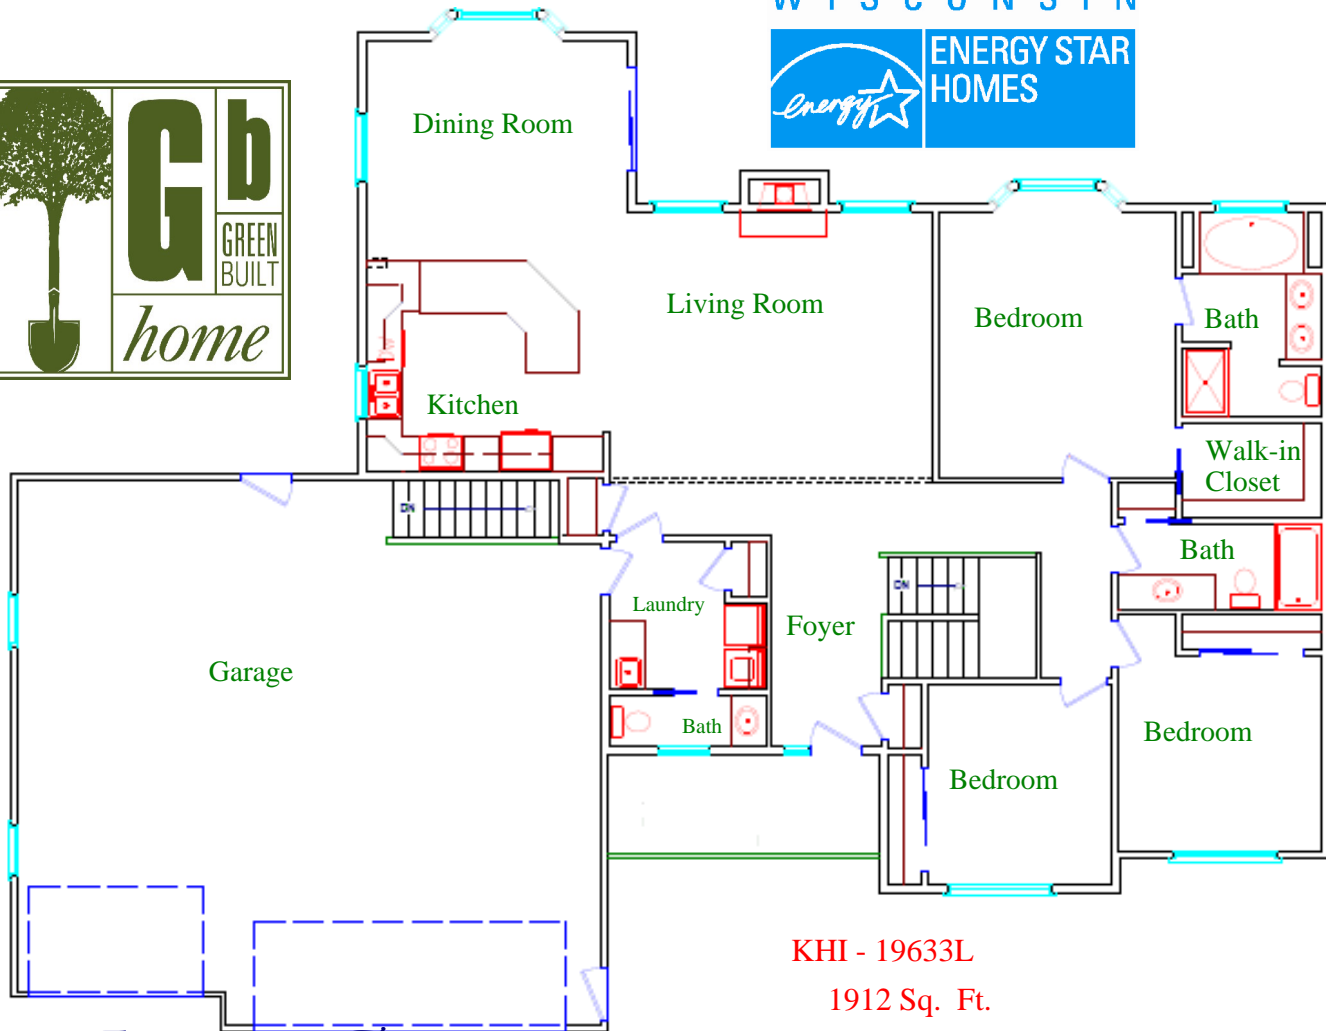

W I S C O N S I N

KHI - 19633L
1912 Sq. Ft.

*Frame-up To a
Total Building Package
Any Portion you Desire*

- * Site Selection
- * Basement Walls & Floors
- * Garage
- * Basement Insulation
- * Plumbing
- * Heating
- * Decks
- * Fireplaces
- * Sun Tunnels & Skylights
- * Driveway Gravel
- * Excavation
- * House
- * Front Steps & Porches
- * Well & Septic System
- * Electrical
- * Finished Basements
- * Brick
- * Floor Coverings
- * Fill & Black Dirt
- * Appliances
- * 10-Year Homeowners Warranty