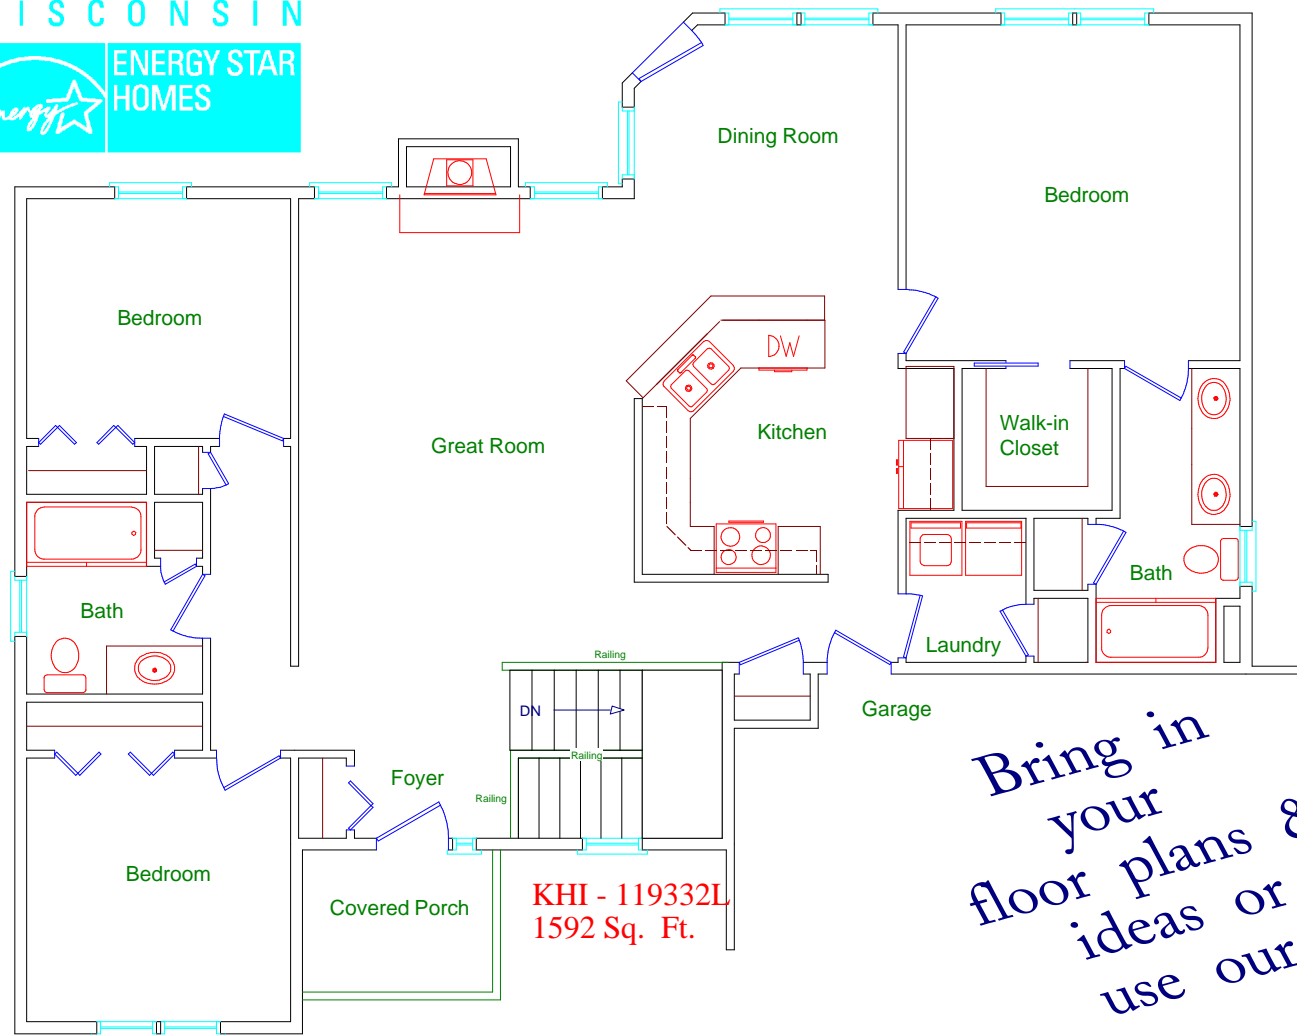

Visit Our Model Homes

Bring in your floor plans & ideas or use ours

KHI - 119332L
1592 Sq. Ft.

Frame-up To a Total Building Package Any Portion you Desire

Kickapoo Homes of Viroqua, Inc.

Since 1976 809 N. Main St., Viroqua, WI 54665
QUALITY AT ITS BEST AND WE'LL SAVE YOU MONEY