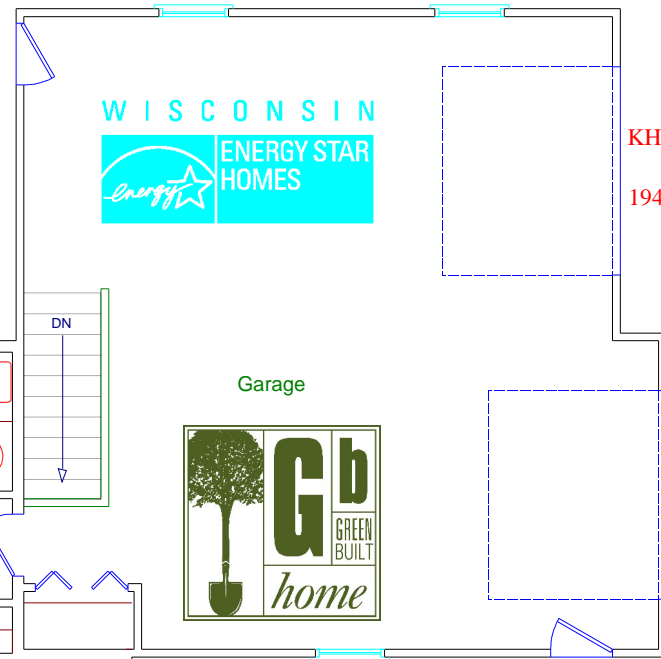

*Frame-up To a
Total Building Package
Any Portion you Desire*

- * Site Selection
- * Basement Walls & Floors
- * Garage
- * Basement Insulation
- * Plumbing
- * Heating
- * Decks
- * Fireplaces
- * Sun Tunnels & Skylights
- * Driveway Gravel
- * Excavation
- * House
- * Front Steps & Porches
- * Well & Septic System
- * Electrical
- * Finished Basements
- * Brick
- * Floor Coverings
- * Fill & Black Dirt
- * Appliances
- * 10-Year Homeowners Warranty

*Bring in
your
floor plans &
ideas or
use ours*

KHI - 119033L
1944 Sq. Ft.

Kickapoo Homes of Viroqua, Inc.

Since 1976 809 N. Main St., Viroqua, WI 54665
QUALITY AT ITS BEST AND WE'LL SAVE YOU MONEY

Viroqua
637-8181
Toll Free
1-888-637-8181
www.kickapoohomes.com