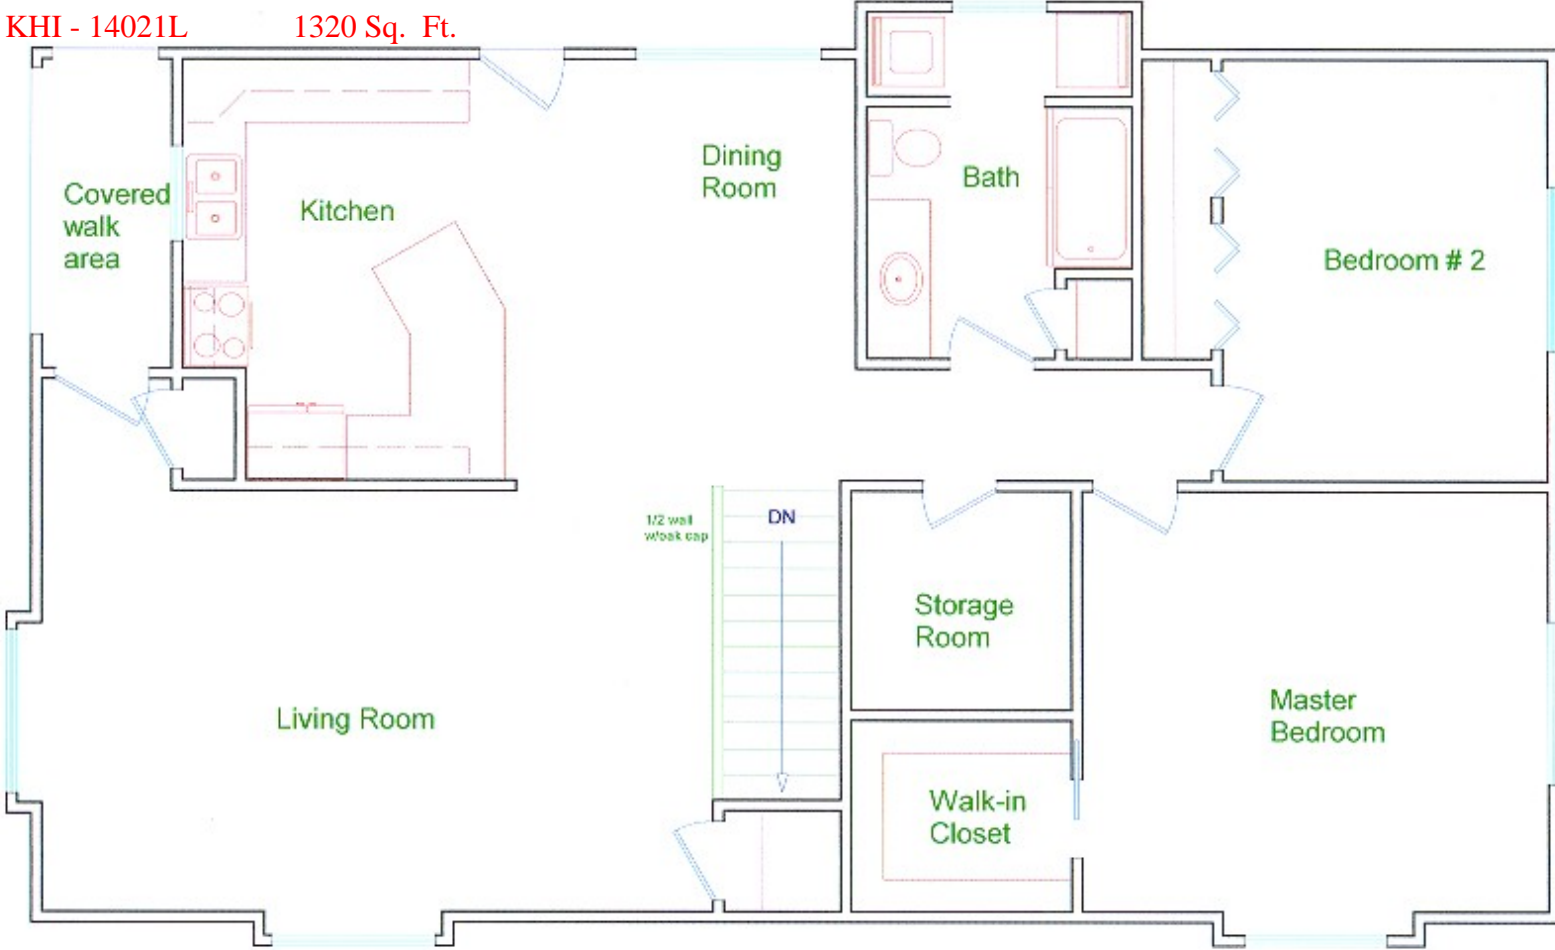

W I S C O N S I N

KHI - 14021L

1320 Sq. Ft.

Frame-up To a Total Building Package

Any Portion you Desire

Kickapoo Homes of Viroqua, Inc.

Since 1976 809 N. Main St., Viroqua, WI 54665
 QUALITY AT ITS BEST AND WE'LL SAVE YOU MONEY