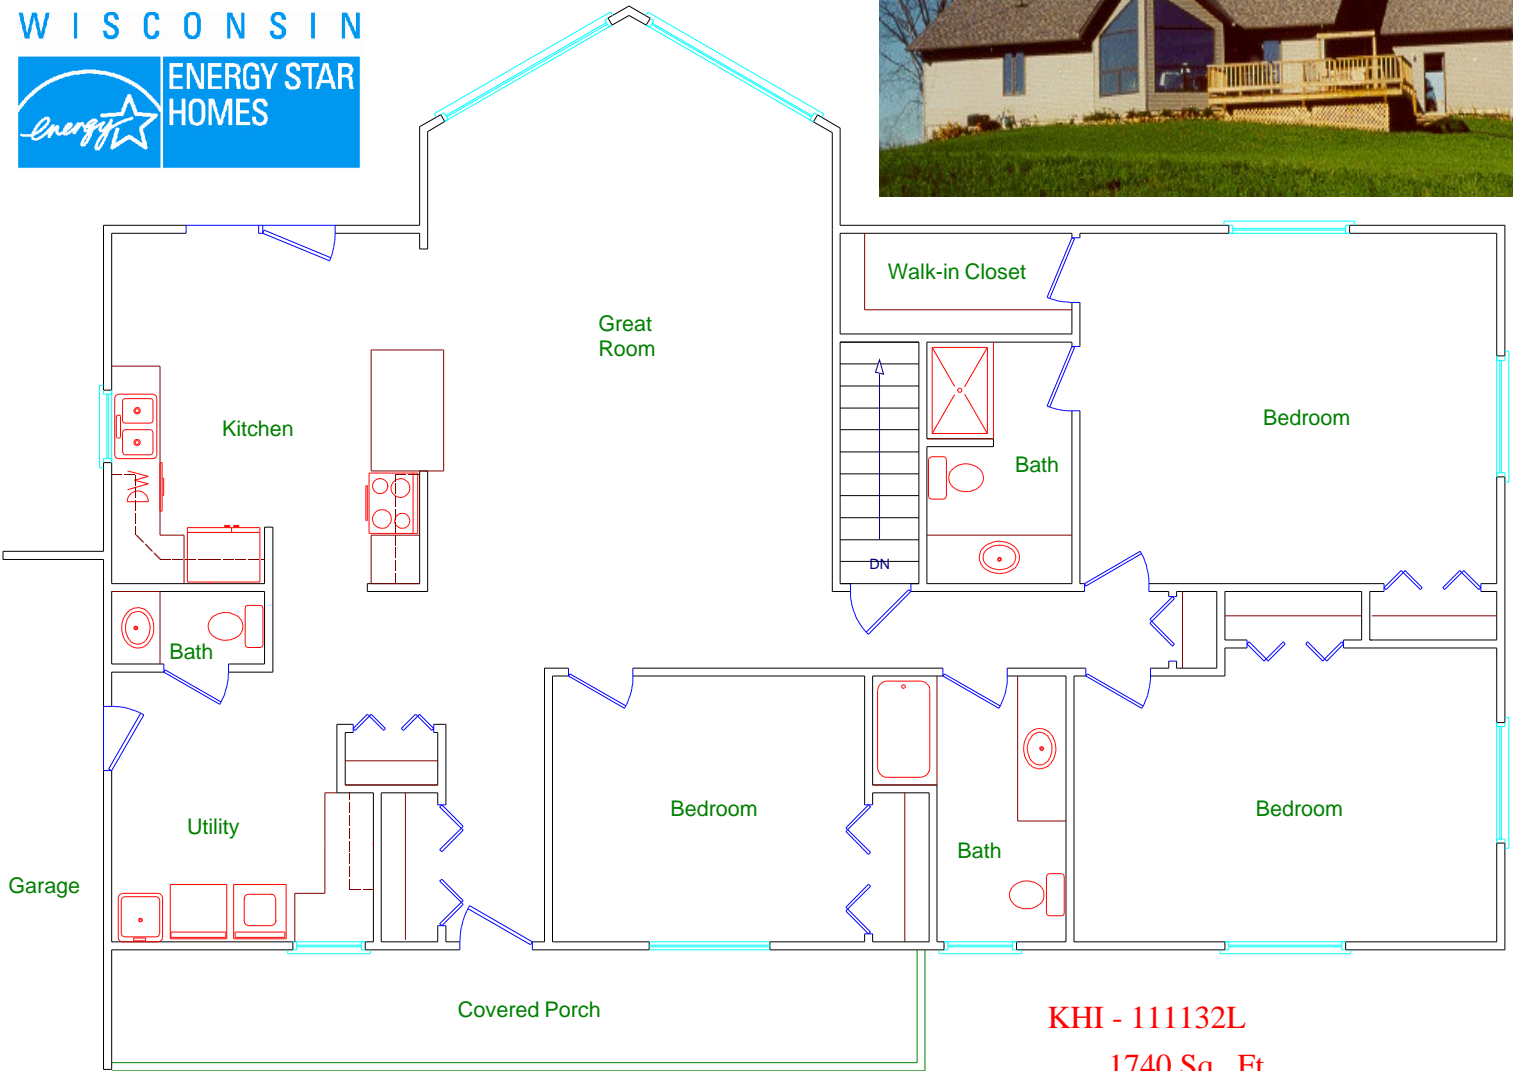

Visit Our  
Model Homes

W I S C O N S I N

KHI - 111132L  
1740 Sq. Ft.

*Frame-up To a  
Total Building Package  
Any Portion you Desire*

**Kickapoo Homes of Viroqua, Inc.**

Since 1976 809 N. Main St., Viroqua, WI 54665  
QUALITY AT ITS BEST AND WE'LL SAVE YOU MONEY